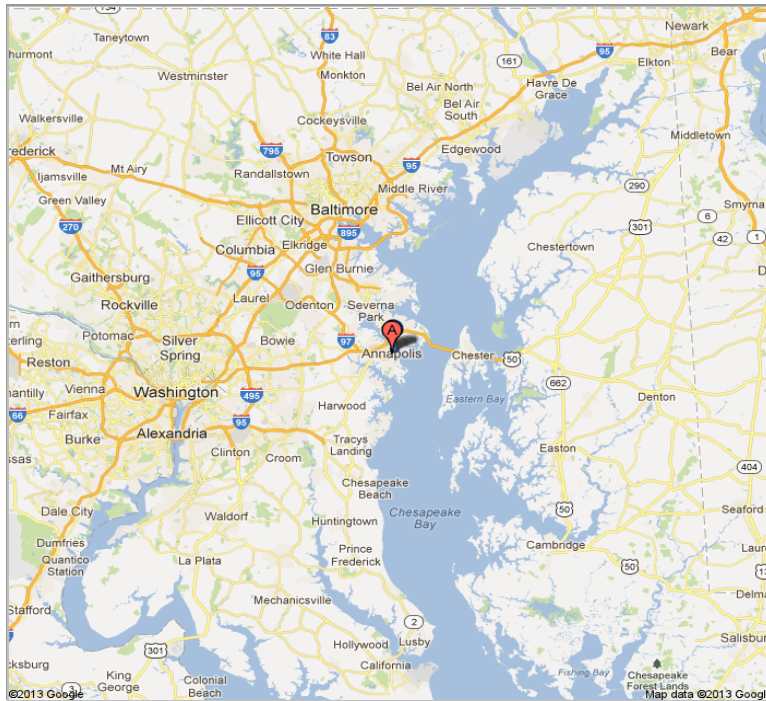

INTEGRAL Workshop #10 Fall 2014

Annapolis, Md, USA

INTEGRAL Workshop #10 in Annapolis

- INTEGRAL is a mature mission, > 10 years in orbit, and collaborations with existing established observatories or with more recent missions are increasing (Fermi, HESS, AGILE, Swift, NuSTAR...).
- Traditionally, INTEGRAL workshops are taking place in 'participating' countries: we have been everywhere once (2x in France), except in the US.
- Expand the SAC (IUG) with US colleagues from other missions.
- Expand the LOC (from GSFC and U Maryland) by 'experienced' INTEGRAL-workshop organisers from (e.g. F, I, D, NL).
- GSFC experts (e.g. Sandy Barnes) for hotel and banquet organizations.
- US INTEGRAL - ambassadors: Neil and Dieter.
- Annapolis was the location for the Swift/Fermi "Gamma Ray Bursts 2010 Conference" : great conference/great place !

INTEGRAL Workshop #10 in Annapolis

Annapolis, MD, United States - Google Maps

http://maps.google.com/maps?f=q&source=s_q&hl=en&...

Address **Annapolis, MD**

Get Google Maps on your phone
Text the word "GMAPS" to 466453